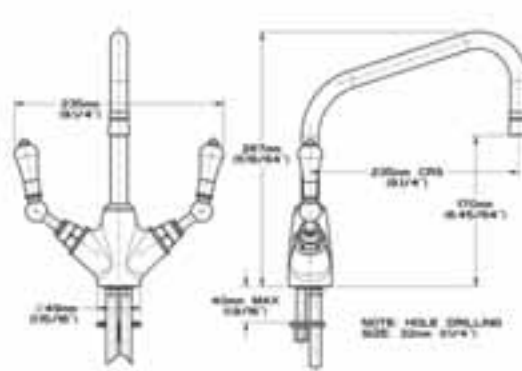

KITCHEN TECHNICAL SPECIFICATIONS

MONO MIXERS

PS3010

2 HOLE MIXERS

3 HOLE MIXERS