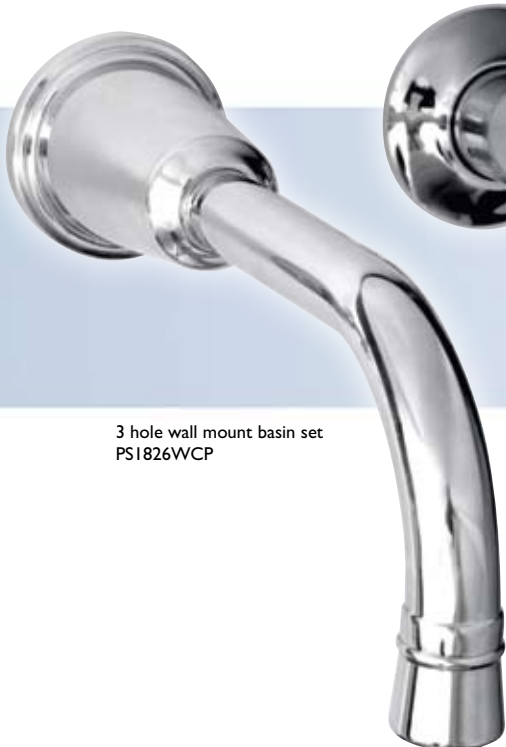

ADDITIONAL INFORMATION

<i>SANITARYWARE</i>	35 - 37
<i>PRODUCT FINISHES</i>	38 - 39
<i>TECHNICAL SPECIFICATIONS</i>	40 - 43

Bathroom
RANGES

Pevensy

This flagship range offers everything from a high quality set of basin taps to a stunning 5 hole bath set. If there's ever a feeling variety is of the utmost importance then the Pevensy definitely excels!

3 hole wall mount basin set
PS1826WCP

3 hole wall mounted lever basin set
PS1826WLCP

Lever option available

3 hole wall mount
bath set
PS2100WCP

Wall mounted option available.
Please refer to product dimensions.
Image used for illustration purposes only

Deck mounted bath shower mixer
with crosstops
PS1820

Mono basin
PS1824CP

Globe taps
PS1838CP

Deck bath filler
PS1818CP

Deck 3 hole basin set
PS1826CP

Bath taps with crosstops
PS1823CP

Mono bidet
PS1825CP

Short nose basin taps
PS1821CP