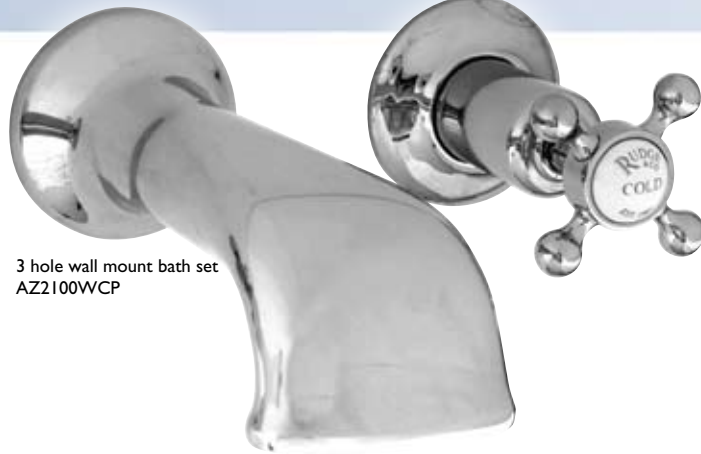

Bath taps with crosstaps
AZ1823CP

Extended basin taps
with crosstaps
AZ1822ECP

Mono basin with crosstaps
AZ1824CP

Lever option available

Mono bidet
AZ1825CP

3 hole deck bath set
AZ2100CP

3 hole wall mount bath set
AZ2100VCP

3 hole deck basin set
AZ1826CP

Deck mounted bath shower
mixer with crosstops
AZ1820
Wall mount option available

Deck mounted bath filler with crosstops
AZ1818CP

OPTIONAL EXTRAS

Tub spout can be added to options C & D

Concealed Thermo
AZ1843A

Concealed thermo with 2 volume
controls and tub spout
AZ1843B

3 way diverter cradle kit
C

3 way diverter slide rail kit
D

Denbigh

Some say it's the little things that count and it couldn't be more evident here as the extra detail our design team have added to the octagon shaped cover and the smooth edged star-shaped handle is mesmerizing. The stunning presence of these products really will make them the showpiece of any bathroom.