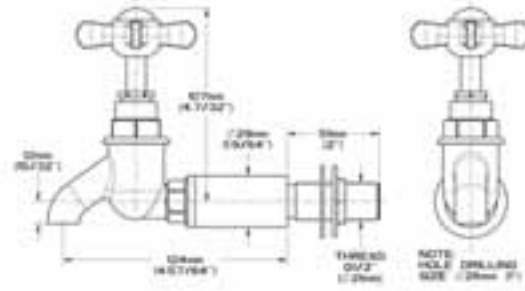

BIBCOCK TAPS

PS3003U

PS3003W

Rudge & Co. (UK) Ltd
Unit E2, Hilton Trading Estate,
Hilton Road, Lanesfield,
Wolverhampton,
West Midlands,
WV4 6DW.
UK

Tel: +44 (0) 1902 402 225
Fax: +44 (0) 1902 404 477

sales@rudgeandco.com
www.rudgeandco.com