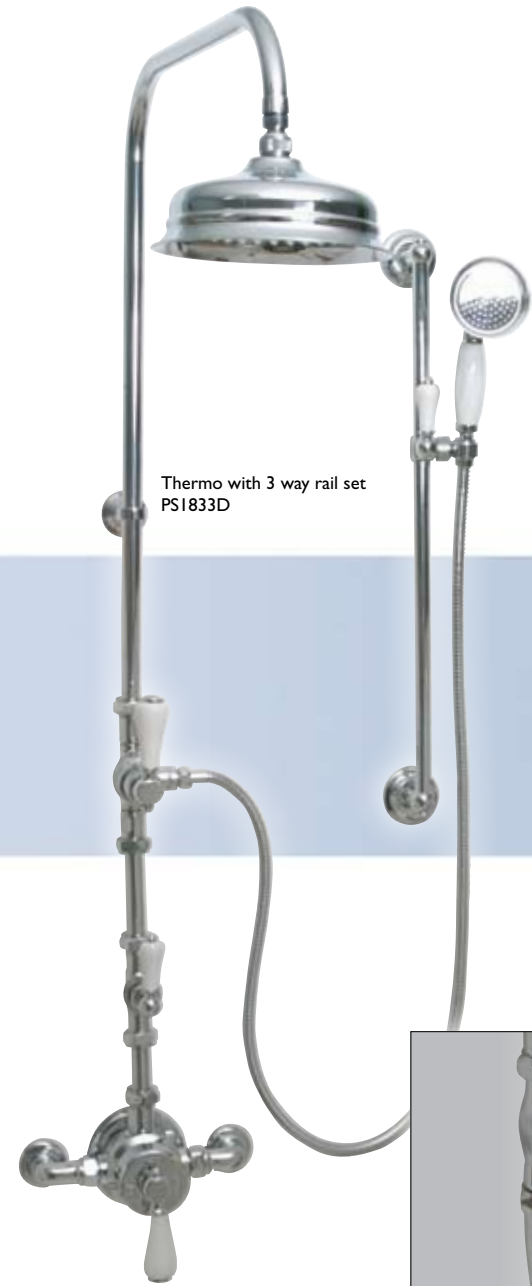

Deck mounted bath shower mixer
with crosstops
PS1820

Mono basin
PS1824CP

Globe taps
PS1838CP

Deck bath filler
PS1818CP

Deck 3 hole basin set
PS1826CP

Bath taps with crosstops
PS1823CP

Mono bidet
PS1825CP

Short nose basin taps
PS1821CP

Extended basin taps with crosstops
PS1822ECP

3 hole deck bath set
PS2100CP

Bath shower mixer with riser
PS1819CP

5 hole deck bath set
PS1817CP

Exp. Thermo
PS1833A

Thermo with volume controls
& tub spout
PS1833B

Thermo with 3 way cradle set
PS1833C

Thermo with 3 way rail set
PS1833D

Tub spout can be
added to options
C & D

Conisbrough

The Conisbrough blends its simple appearance and product functionality very effectively. Its four stem handle and sleek shrouds are features which are sure to appeal to fans of a more 'easy on the eye design' as simplicity often enhances beauty.

3 hole deck basin set
CBI826CP

Bath taps
CBI823CP

Long nose basin taps
CBI822CP

Lever option available

Deck mounted bath shower mixer
with crosstaps
CB1820
Wall mount option available

Mono basin
CB1824CP

Mono bidet
CB1825CP