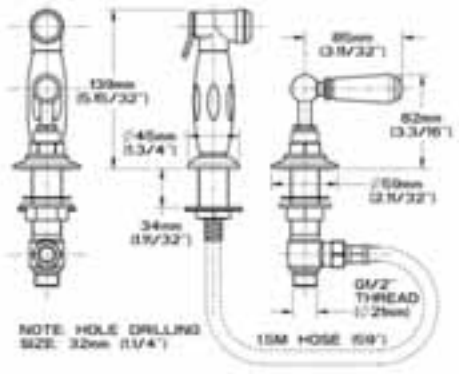

KITCHEN RINSE