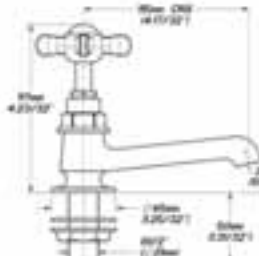

BATHROOM TECHNICAL SPECIFICATIONS

BASIN & BATH TAPS

PSI821

CBI822

I822E

I823

PSI838

MONO'S & BIDET'S