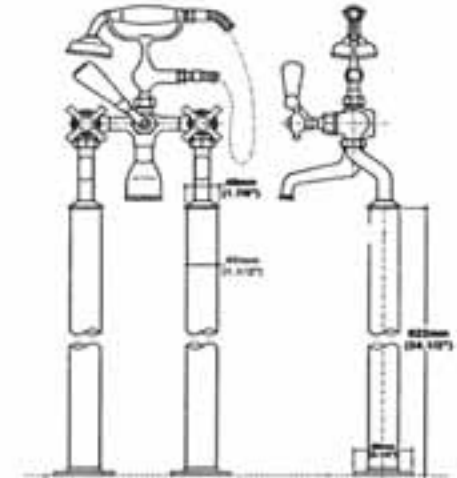

I820W

BATH SHOWER MIXERS (Continued)

CBI820W

CBI820

PS1818

PS1818W

001067

BS001 (Extended Legs)

PS1833

AZ1843

THERMOSTATIC SHOWERS

MANUAL SHOWER MIXER

DB1843

CBI8335I

CBI830

KITCHEN TECHNICAL SPECIFICATIONS