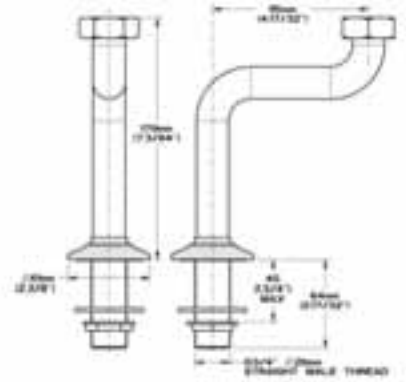

I820W

BATH SHOWER MIXERS (Continued)

CBI820W

CBI820

PS1818

PS1818W

001067

BS001 (Extended Legs)