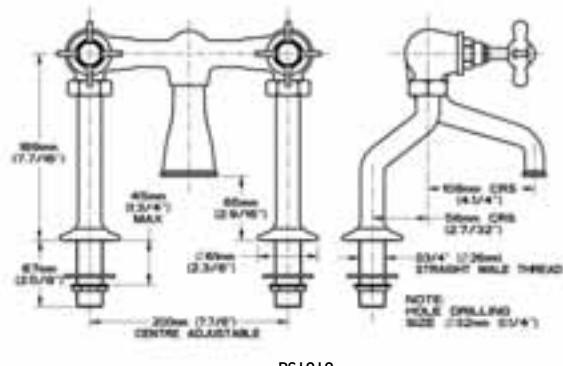

I820W

BATH SHOWER MIXERS (Continued)

CBI820W

CBI820

PS1818

PS1818W

001067

BS001 (Extended Legs)