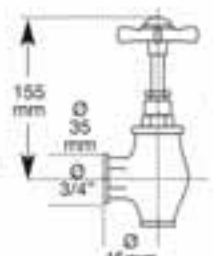

BATHROOM TECHNICAL SPECIFICATIONS

BASIN & BATH TAPS

PSI821

CBI822

I822E

I823

PSI838

MONO'S & BIDET'S