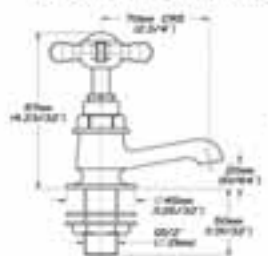

BATHROOM TECHNICAL SPECIFICATIONS

BASIN & BATH TAPS

PSI821