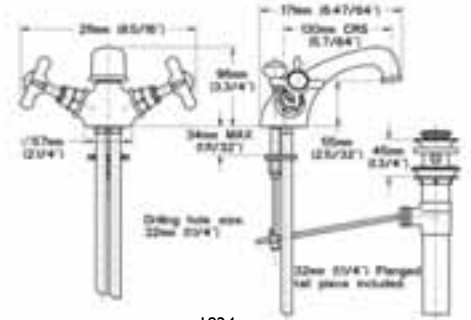

BASIN SETS

I824