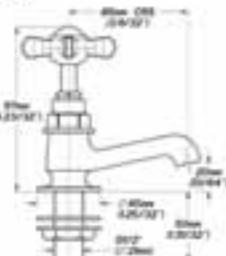

BATHROOM TECHNICAL SPECIFICATIONS

BASIN & BATH TAPS

PSI821

CBI822

I822E

I823

PSI838

MONO'S & BIDET'S