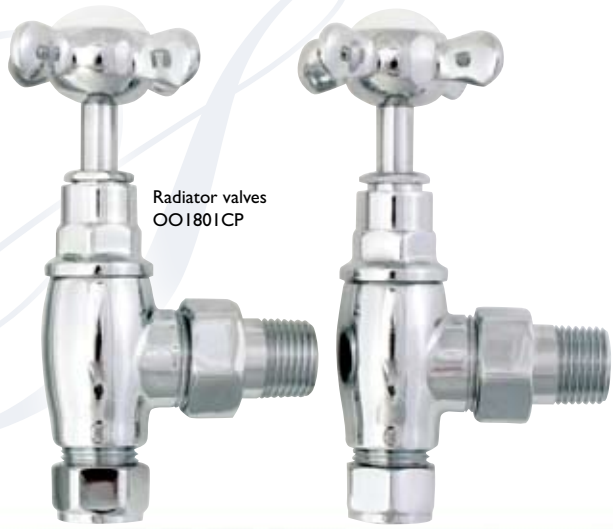

90mm basket strainer
OO1059CP

Bath waste & plug
OO1055CP

Basin waste & plug
OO1045CP

1/2" Bottle trap
OO1003CP

1 1/4" Bottle trap
OO1001CP

Basin pop-up waste
OO1048

Concealed bath waste
OO1058CP

Radiator valves
OO1801CP

Freestanding legs
OO1067CP

Standpipes
OO1068CP

Freestanding legs shown with
Denbigh bath shower mixer

Cast trap
OO1040CP

1/2" hex. hose 1500mm
OO1085CP

1/2" conical end hose 1500mm
OO1086CP

Handset hoses

Bent to floor tube & flange
OO1008CP