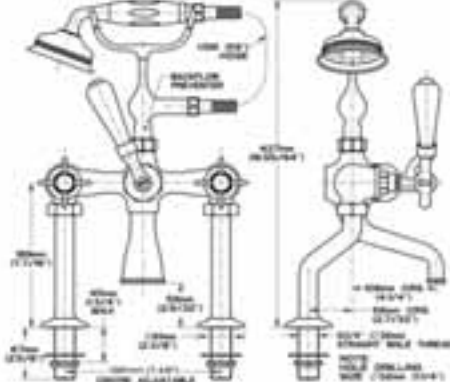

CBI824

I825

BASIN SETS

I824

PSI826

AZI826

DBI826

CBI826

PSI826W

BATH SETS

AZ2100

DB2100

BATH SHOWER MIXERS

PSI817

PSI819

I820

I820W

BATH SHOWER MIXERS (Continued)

CBI820W

CBI820

PS1818

PS1818W

001067

BS001 (Extended Legs)