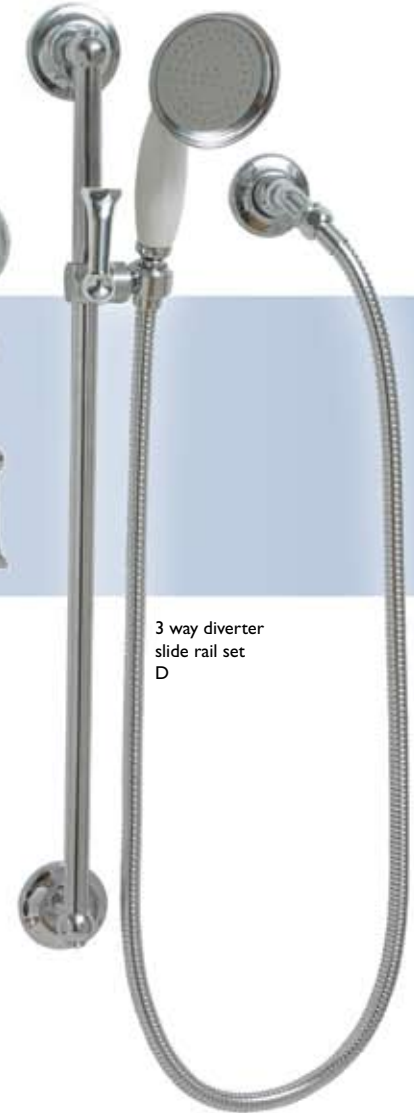

Bath taps
DB1823CP

Extended basin taps
DB1822ECP

Mono basin mixer
DB1824CP

Lever option available

3 hole deck bath set
DB2100CP

3 hole deck
basin set
DB1826CP

3 hole wall mount bath set
DB2100VCP

Mono bidet
DB1825CP

Bath shower mixer
DB1820CP
Wall mount option available

Deck mounted bath filler
DB1818CP

OPTIONAL EXTRAS

Tub spout can be added to options C & D

Concealed Thermo
DB1843A

Concealed Thermo with
tub spout set
DB1843B

3 way diverter
cradle set
C

3 way diverter
slide rail set
D

Accessories

The Elegance Collection

These splendid accessories can add the essential finishing touch to any bathroom. All these products are available in a variety of excellent finishes with the option of the hexagon or round backplate to ensure they blend in fully with their surroundings.

Robe hook
EL1926

Soap & sponge basket
EL1936

Robe hook Mark II
EL1926M2

Toilet roll holder
EL1931

Single towel rail
EL1924

Soap basket Mark II
EL1934M2

Soap basket
EL1934

Corner basket
EL1935