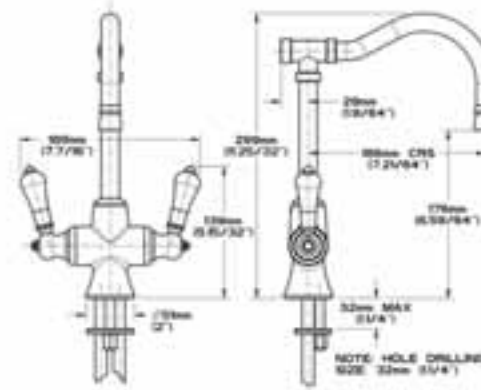

KITCHEN TECHNICAL SPECIFICATIONS

MONO MIXERS

CT3015L

2 HOLE MIXERS

3 HOLE MIXERS