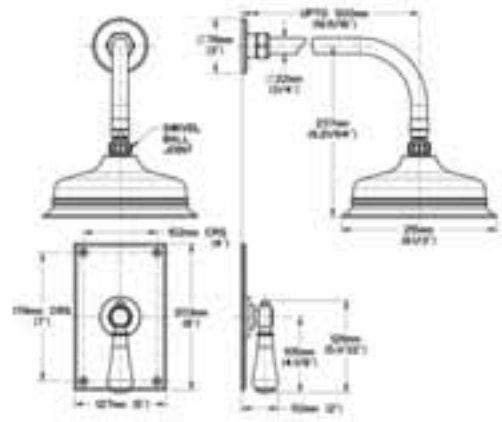

I820W

BATH SHOWER MIXERS (Continued)

CBI820W

CBI820

PS1818

PS1818W

001067

BS001 (Extended Legs)

PS1833

AZ1843

THERMOSTATIC SHOWERS

MANUAL SHOWER MIXER

DB1843

CBI8335I

CBI830

KITCHEN TECHNICAL SPECIFICATIONS