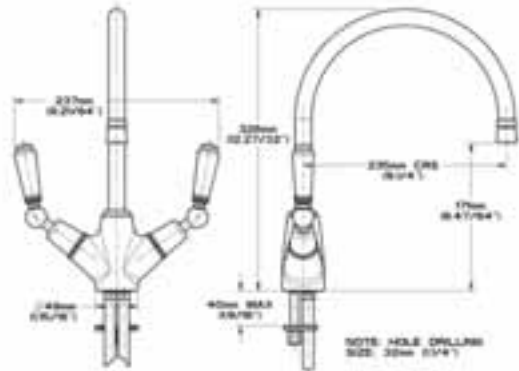

KITCHEN TECHNICAL SPECIFICATIONS

MONO MIXERS

CB3010