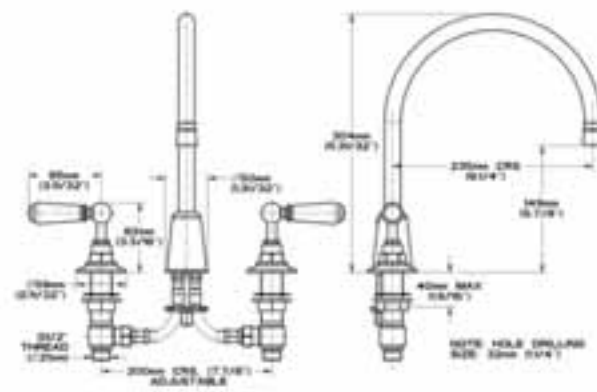

KITCHEN TECHNICAL SPECIFICATIONS

MONO MIXERS

2 HOLE MIXERS

3 HOLE MIXERS

PM3018