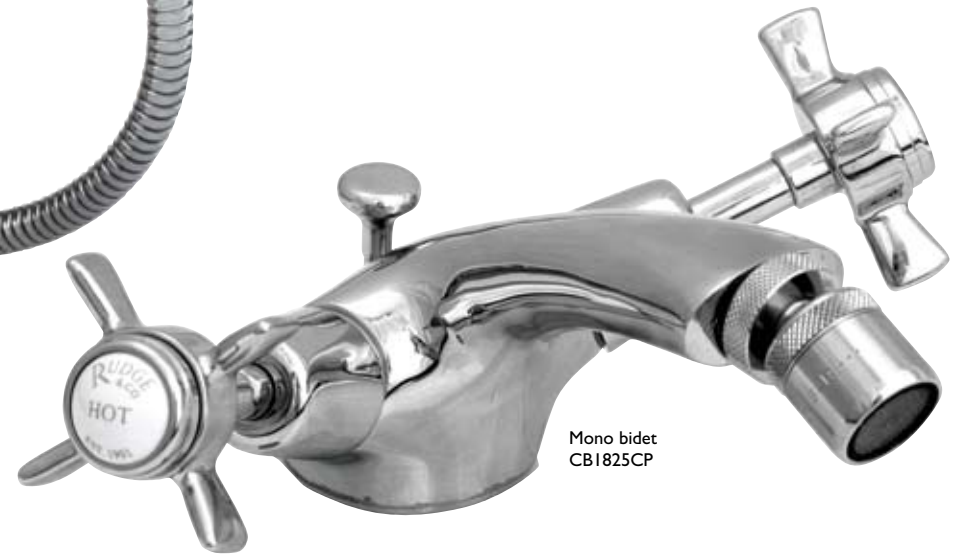

Thermo with 3 way cradle set
PS1833C

Thermo with 3 way rail set
PS1833D

Tub spout can be
added to options
C & D

Conisbrough

The Conisbrough blends its simple appearance and product functionality very effectively. Its four stem handle and sleek shrouds are features which are sure to appeal to fans of a more 'easy on the eye design' as simplicity often enhances beauty.

3 hole deck basin set
CBI826CP

Bath taps
CBI823CP

Long nose basin taps
CBI822CP

Lever option available

Deck mounted bath shower mixer
with crosstaps
CB1820
Wall mount option available

Mono basin
CB1824CP

Mono bidet
CB1825CP

Breach mixer
CB1830CP

Exp. Thermo.
CB1833CP

Exp. Thermo. & 3 Way
CB183351CP

Asbby De La Zouche

The exquisite four-ball crosstop which sits on top of its complementary dome shaped cover pays true homage to the traditional era while allowing you to grasp a feel for the Rudge quality at the same time. This range will take you back decades as it truly is a timeless classic.