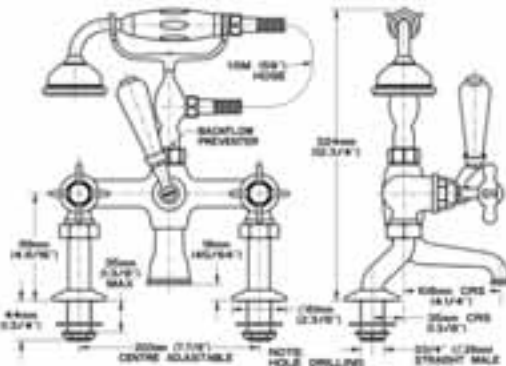

I820W

BATH SHOWER MIXERS (Continued)

CBI820W

CBI820

PS1818

PS1818W

001067

BS001 (Extended Legs)