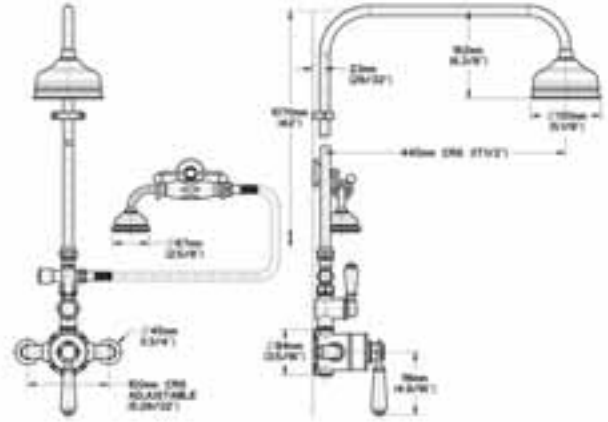

PS1833

AZ1843

THERMOSTATIC SHOWERS

MANUAL SHOWER MIXER

DB1843

CBI8335I

CBI830

KITCHEN TECHNICAL SPECIFICATIONS