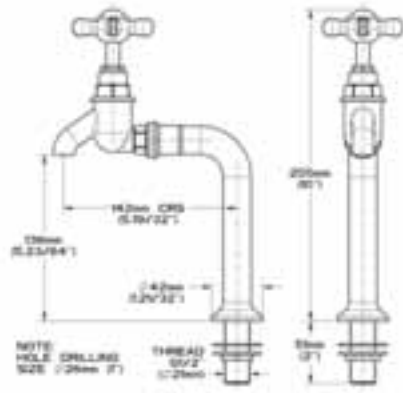

BIBCOCK TAPS

PS3003U

PS3003W

Rudge & Co. (UK) Ltd
Unit E2, Hilton Trading Estate,
Hilton Road, Lanesfield,
Wolverhampton,
West Midlands,
WV4 6DW.
UK

Tel: +44 (0) 1902 402 225
Fax: +44 (0) 1902 404 477

sales@rudgeandco.com
www.rudgeandco.com