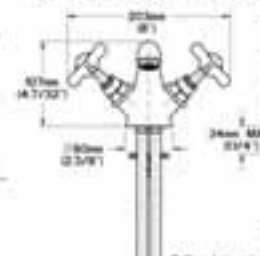

BATHROOM TECHNICAL SPECIFICATIONS

BASIN & BATH TAPS

PSI821

CBI822

I822E

I823

PSI838

MONO'S & BIDET'S