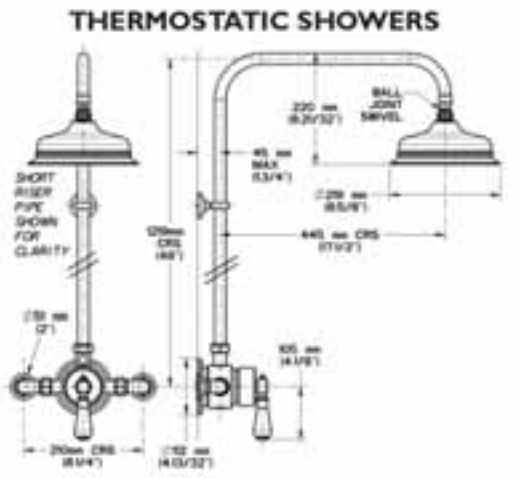

I820W

BATH SHOWER MIXERS (Continued)

CBI820W

CBI820

PS1818

PS1818W

001067

BS001 (Extended Legs)

PS1833

AZ1843

THERMOSTATIC SHOWERS

MANUAL SHOWER MIXER

DB1843

CBI8335I

CBI830

KITCHEN TECHNICAL SPECIFICATIONS