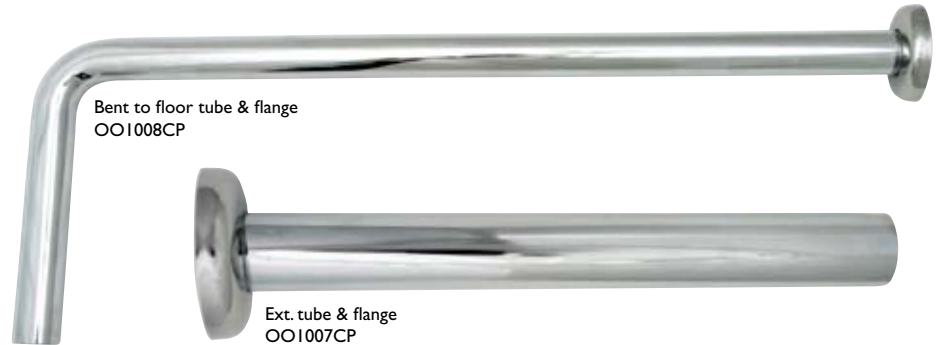

Freestanding legs
OO1067CP

Standpipes
OO1068CP

Freestanding legs shown with
Denbigh bath shower mixer

Cast trap
OO1040CP

1/2" hex. hose 1500mm
OO1085CP

1/2" conical end hose 1500mm
OO1086CP

Handset hoses

Bent to floor tube & flange
OO1008CP

Ext. tube & flange
OO1007CP

High level flushpipe kit
OO1071CP

Bracket Option B

Bracket Option A

Exposed bath waste
OO1058ECP

Modern bottle trap
OO1005CP

Low level flushpipe kit
OO1072CP

Finishes