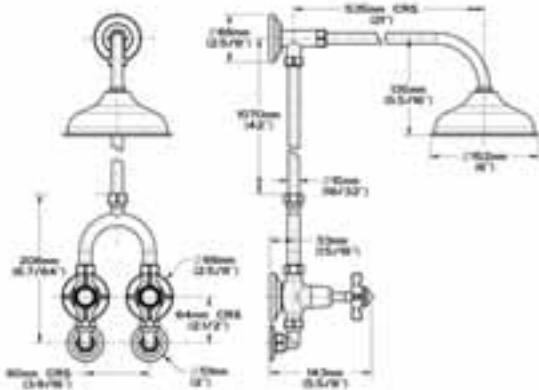

I820W

BATH SHOWER MIXERS (Continued)

CBI820W

CBI820

PS1818

PS1818W

001067

BS001 (Extended Legs)

PS1833

AZ1843

THERMOSTATIC SHOWERS

MANUAL SHOWER MIXER

DB1843

CBI8335I

CBI830

KITCHEN TECHNICAL SPECIFICATIONS