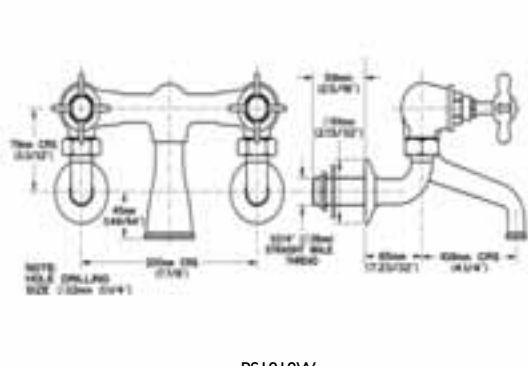

I820W

BATH SHOWER MIXERS (Continued)

CBI820W

CBI820

PS1818

PS1818W

001067

BS001 (Extended Legs)