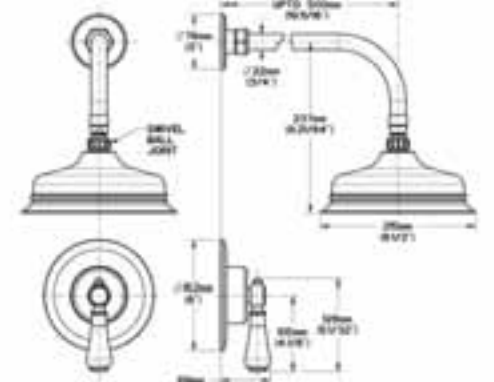

AZ1843

THERMOSTATIC SHOWERS

MANUAL SHOWER MIXER