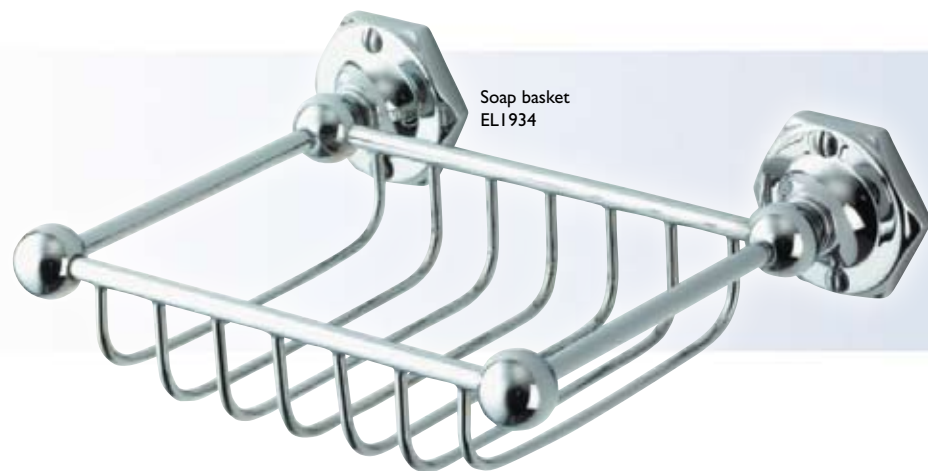

Robe hook
EL1926

Soap & sponge basket
EL1936

Robe hook Mark II
EL1926M2

Toilet roll holder
EL1931

Single towel rail
EL1924

Soap basket Mark II
EL1934M2

Soap basket
EL1934

Corner basket
EL1935

Towel ring
EL1920

Shower Roses

All shower roses come with standard fittings so they can be interchanged to suit. So if you are looking for an alternative rose to create a more personalized look, the choice is entirely yours.