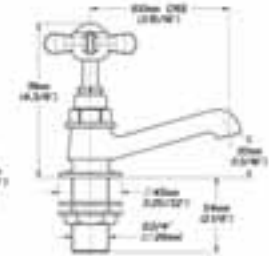

BATHROOM TECHNICAL SPECIFICATIONS

BASIN & BATH TAPS

PSI821

CBI822

I822E

I823

PSI838

MONO'S & BIDET'S