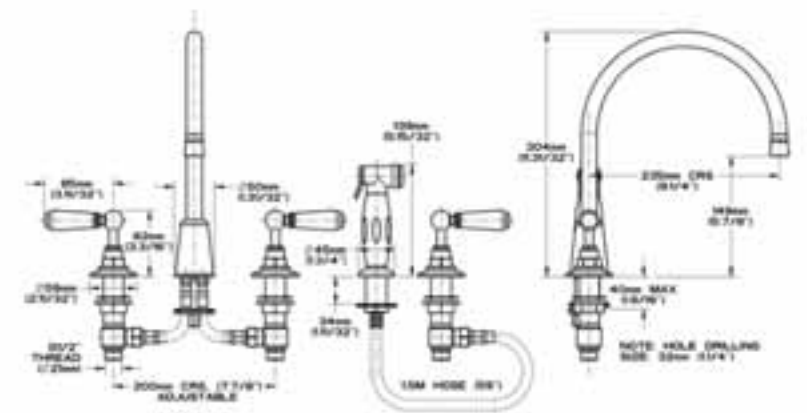

KITCHEN TECHNICAL SPECIFICATIONS

MONO MIXERS

2 HOLE MIXERS

3 HOLE MIXERS

PM3020